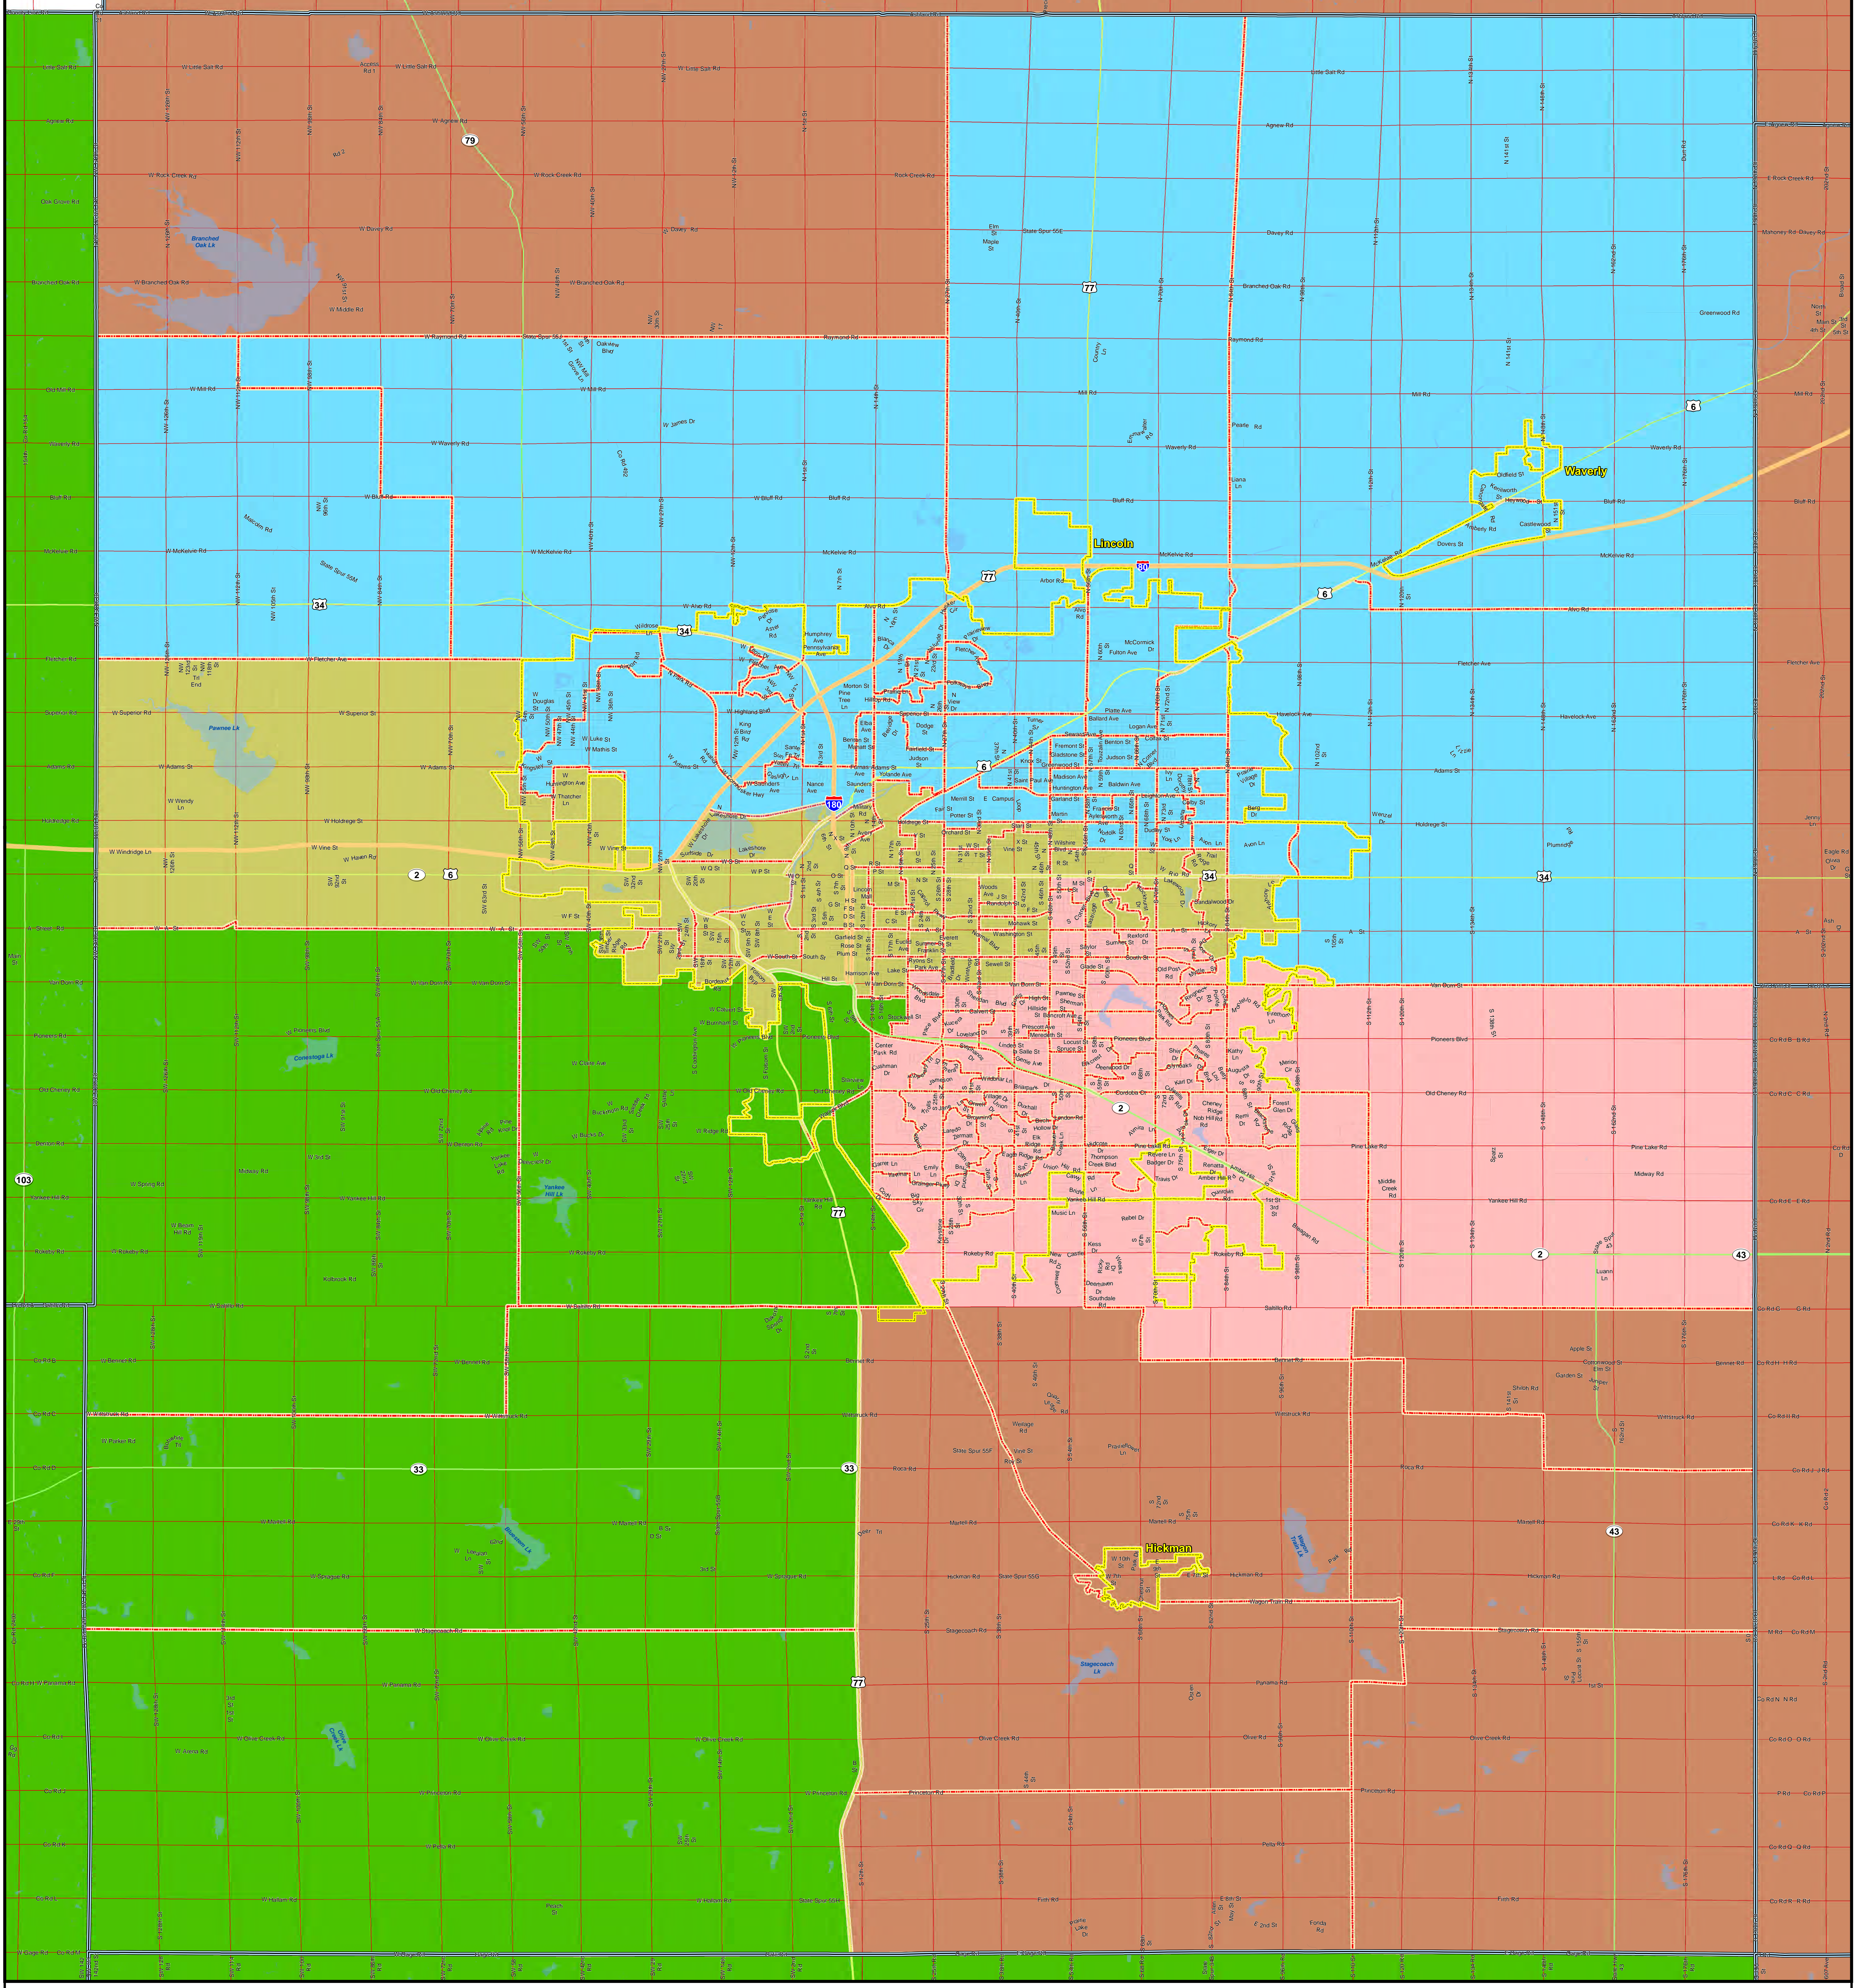

SOUTHEAST COMMUNITY COLLEGE ELECTION DISTRICTS LANCASTER COUNTY

EFFECTIVE DECEMBER 2021

DISTRICT	2020 Census	Target	Dev.	Difference
1	98,528	99,146	-0.62%	-618
2	98,066	99,146	-1.09%	-1,080
3	100,256	99,146	1.12%	1,110
4	100,691	99,146	1.56%	1,545
5	98,189	99,146	-0.97%	-957
Total	495,730			

Election Districts

- 1
- 2
- 3
- 4
- 5
- County Boundary
- City Limits
- Voting Precincts
- Sections
- Interstates
- US Routes
- Water
- Major Roads
- Local Road